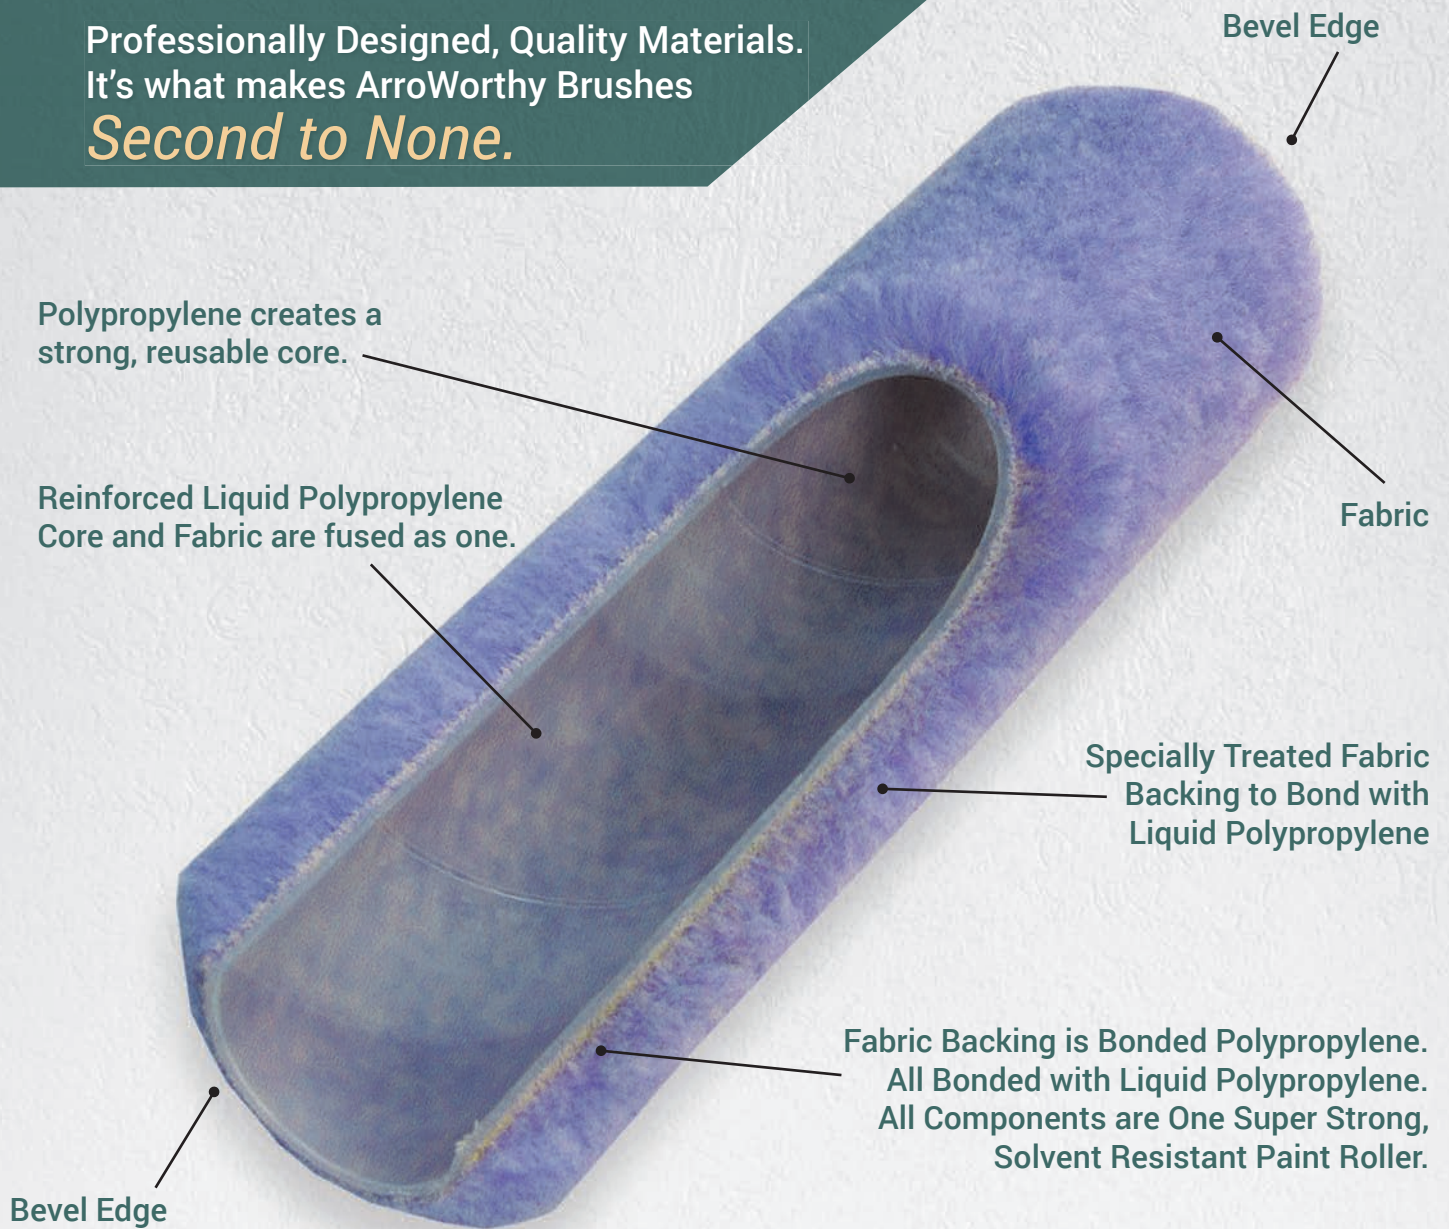

ANATOMY OF AN *ArroWorthy* ROLLER

Professionally Designed, Quality Materials.
It's what makes ArroWorthy Brushes
Second to None.

Choose the Best Synthetic Roller Cover

- Reinforced Polypropylene Core.
- Bevel trimming eliminates paint dumping.
- Excellent Paint Pick up & Release.
- For Smooth to Rough Surfaces.
- Interior & Exterior Applications.
- Shed Resistant Fibers.

ArroWorthy Pro-Line of paint roller covers are a premium line of synthetic covers that are ideal for delivering excellent results when painting wall, floors, doors, trim or ceilings. Our Pro-Line of roller covers employ exclusive technology which enable them to pick up and hold more coatings to the surface than traditional roller covers. Engineered to be used for interior or exterior applications, and for today's latex or oil based formulations.