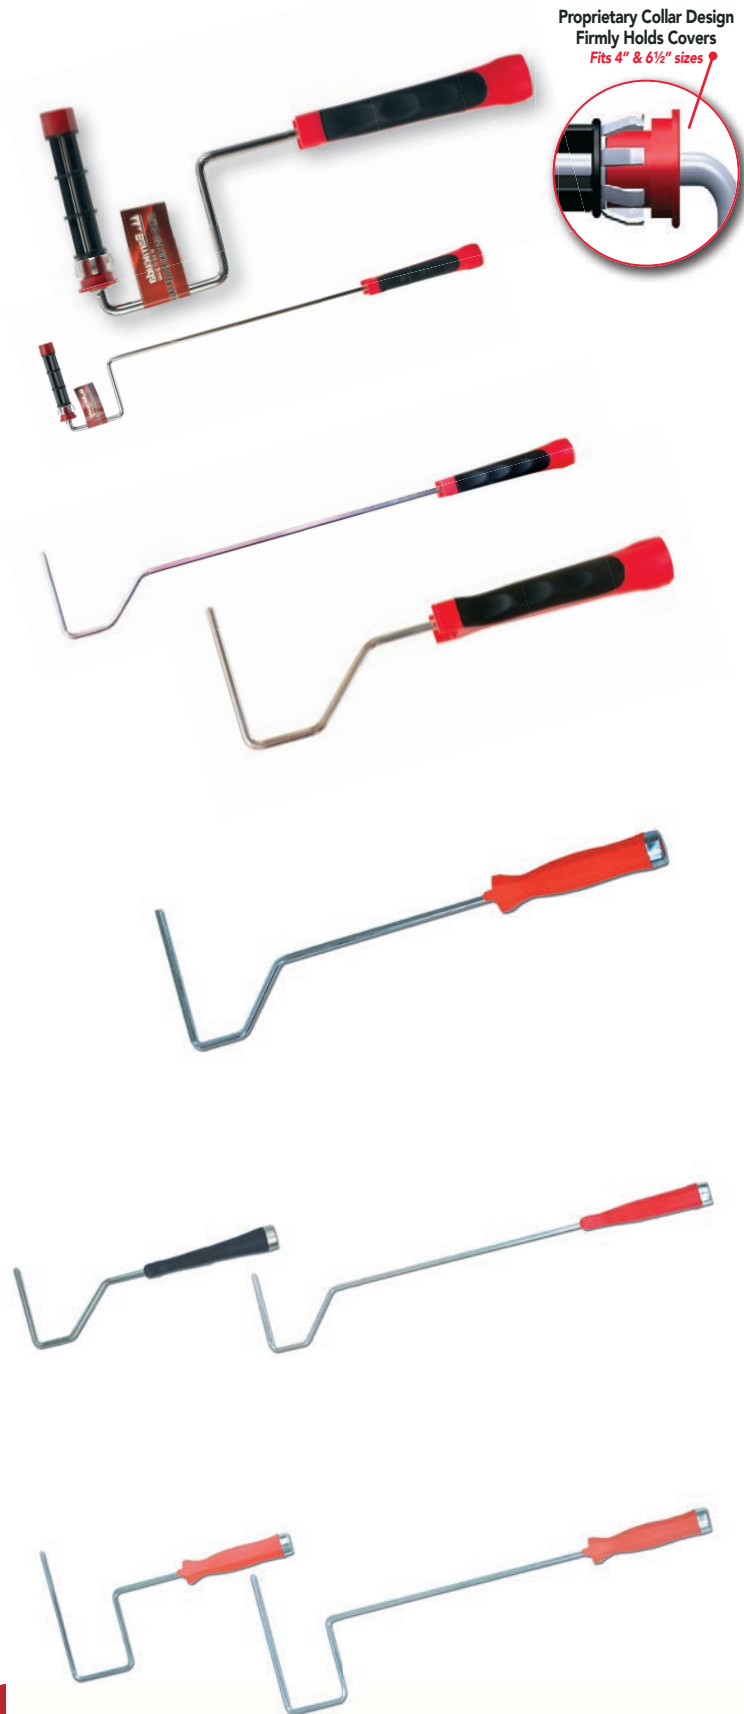

Proprietary Collar Design
Firmly Holds Covers
Fits 4" & 6 1/2" sizes

Barracuda Jumbo Cage Frame

Code	Size	Pack Box	UPC: 077089-
RF 810-11 JB	4"	12	810141
RF 810-22 JB	4"	12	810240

Barracuda Roller Frame

- Lightweight & Durable
- Non-cage design with rugged rigid spindle
- Ergonomic handle

Code	Size	Pack Box	UPC: 077089-
RF 810-11	4"	12	814118
RF 810-16	4"	12	814163
RF 810-22	4"	12	814224
RF 810-11	6"	12	816112
RF 810-22	6"	12	816228

Mini Roller Frame 416-OHR

- Rod Frame for Mini Rollers
- 16" Long

Code	Size	Pack Box	UPC: 740963-
416-OHR	4"	12	108763

Mini Roller Frame

- 11" and 22" Long Rod Frame for Mini Rollers

Code	Size	Pack Box	UPC: 077089-
RF 100-1100	4"	12	100112
RF 100-2200	4"	12	100228

Mini Roller Frame

- 11" and 22" Long Rod Frame for Mini Rollers

Code	Size	Pack Box	UPC: 077089-
RF 602	6-1/2"	12	602005
RF 603	6-1/2"	12	603002