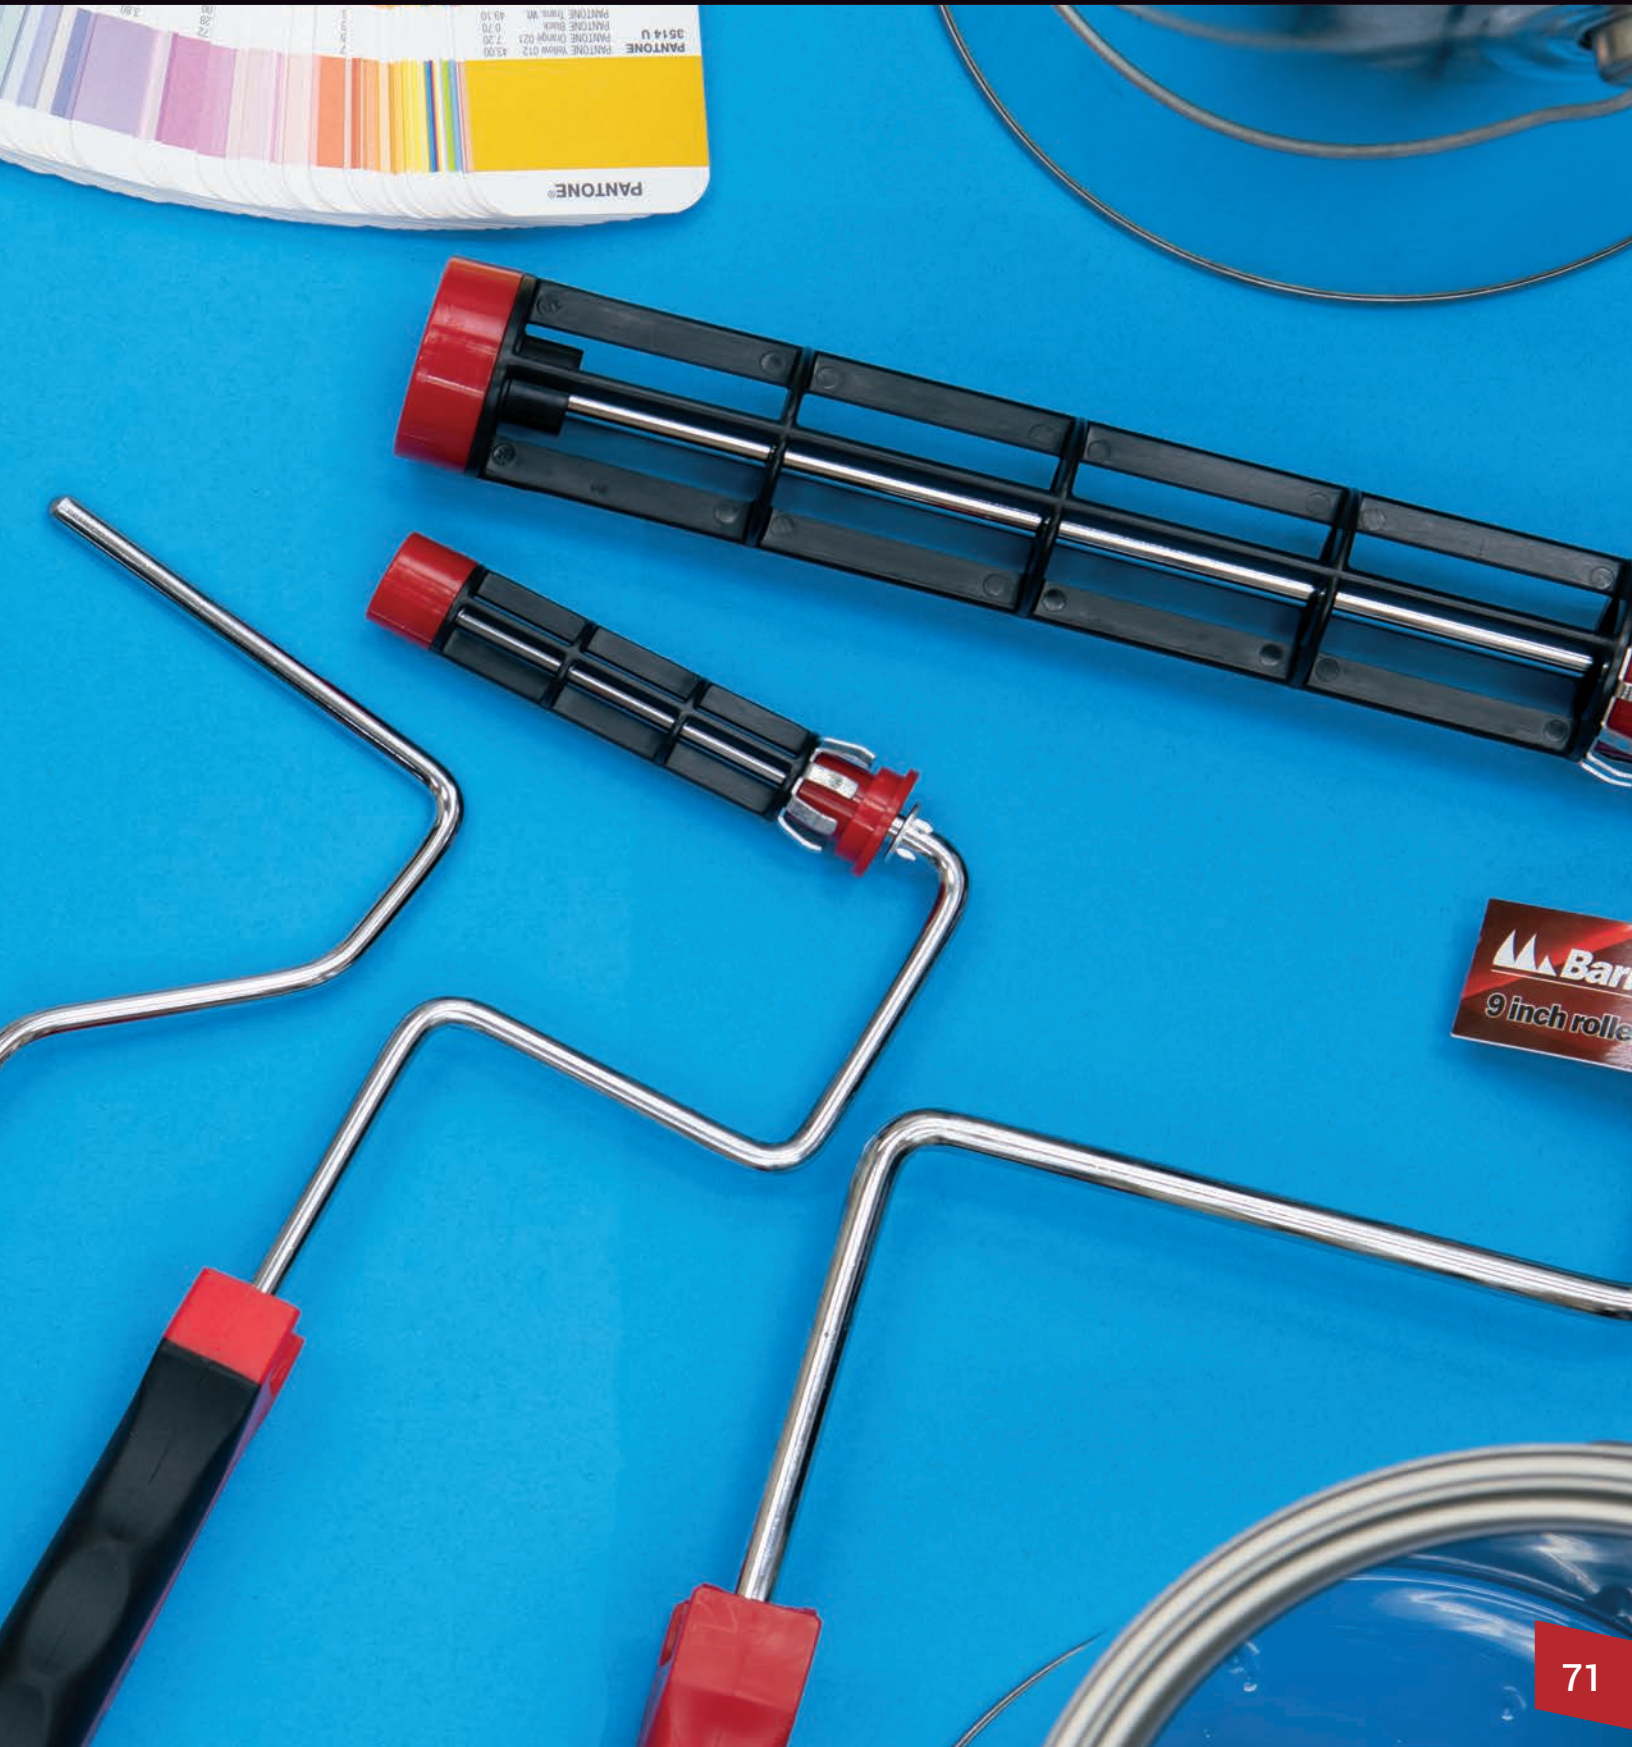

- 11" and 22" Long Rod Frame for Mini Rollers

Code	Size	Pack Box	UPC: 077089-
RF 602	6-1/2"	12	602005
RF 603	6-1/2"	12	603002

Roller Frames & Trays

Golden Eagle Frames

- Golden Eagle Heavy Duty Frame

Our Best Hollow Core Roller Frame